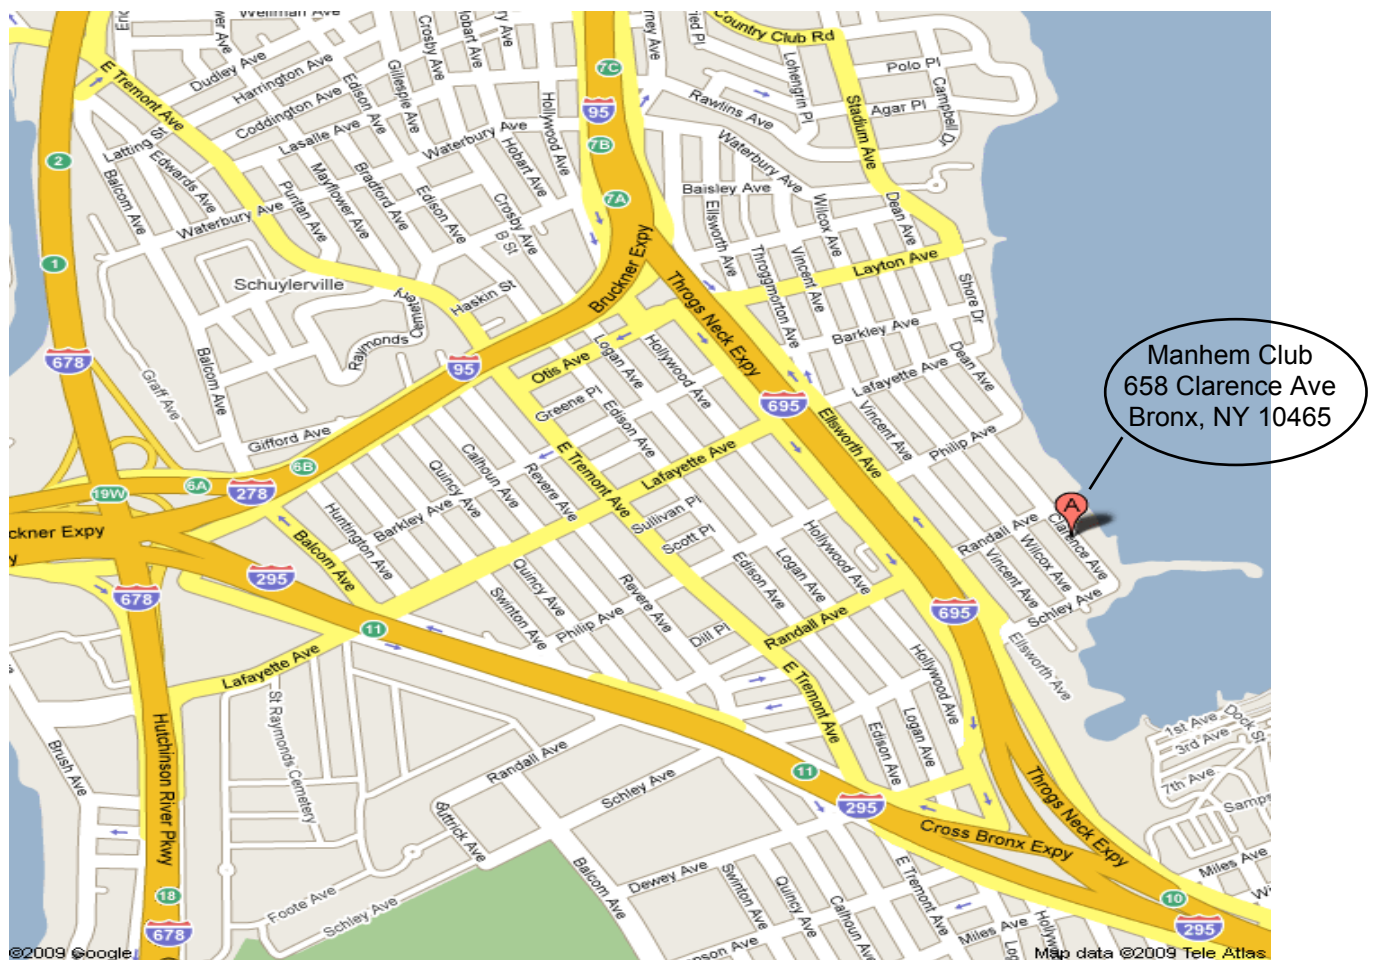

Directions to **MANHEM CLUB**  
658 Clarence Avenue, Bronx, New York 10465  
(718) 822-8965

**Throgs Neck Bridge:** - after toll bear right to New England I-95 North, get off at Lafayette Avenue Exit, make right turn at light onto Lafayette Avenue and follow straight down to Clarence Avenue, make right onto Clarence Avenue and Manhem Club is 2 1/2 blocks on your left.

**Bruckner Expressway, Triboro Bridge, Cross Bronx Expressway or G.W. Bridge:** -follow signs to Throgs Neck Bridge, take I-295, get off at Randall Avenue Exit, at traffic light make left turn onto Randall Avenue, make right onto Clarence Avenue (last street before the sound), Manhem Club third building on left.

**New England Thruway:** - going South into New England Thruway South (I-95), follow signs to Throgs Neck Bridge (keep left), take I-695, get off first exit Randall Avenue, make left at light onto Randall Avenue, make right onto Clarence Avenue (last street before the sound), Manhem Club third building on left.

**Whitestone Bridge:** - get off at toll booth, take service road to first light, make right turn onto Lafayette Avenue and follow straight down to Clarence Avenue, make right onto Clarence Avenue and Manhem Club is 2 1/2 blocks on your left.